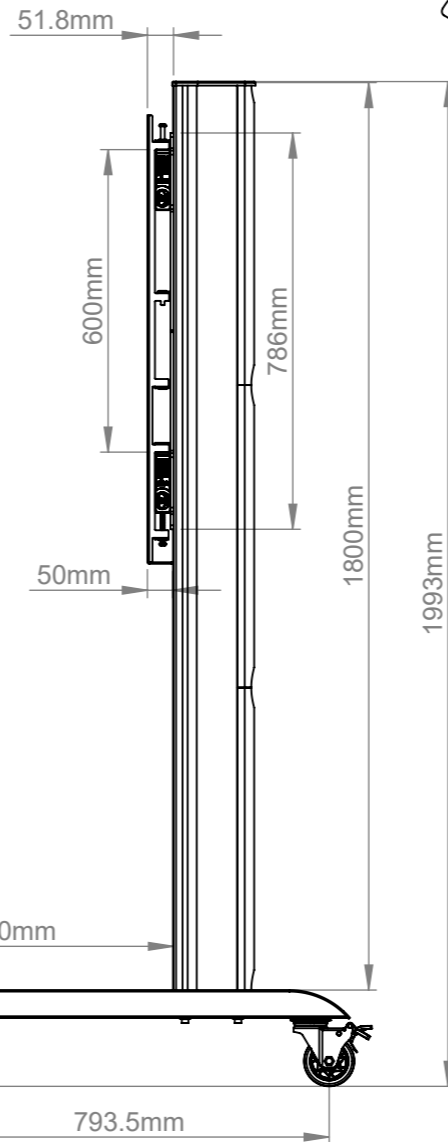

ISOMETRIC VIEW
SCALE: 1 : 25

B-Tech International Design & Manufacturing Limited
Part of the B-Tech International Group

B-Tech No: BT8508
Title: System X Touchscreen Trolley for 84inch Microsoft Surface Hub

UNLESS OTHERWISE SPECIFIED DIMENSIONS ARE IN MILLIMETERS

Size: A3
Scale: 1:15
Sheet: 1 of 1

Revision: R01
Date: 12-Aug-21
File Name: BTD-BT8508