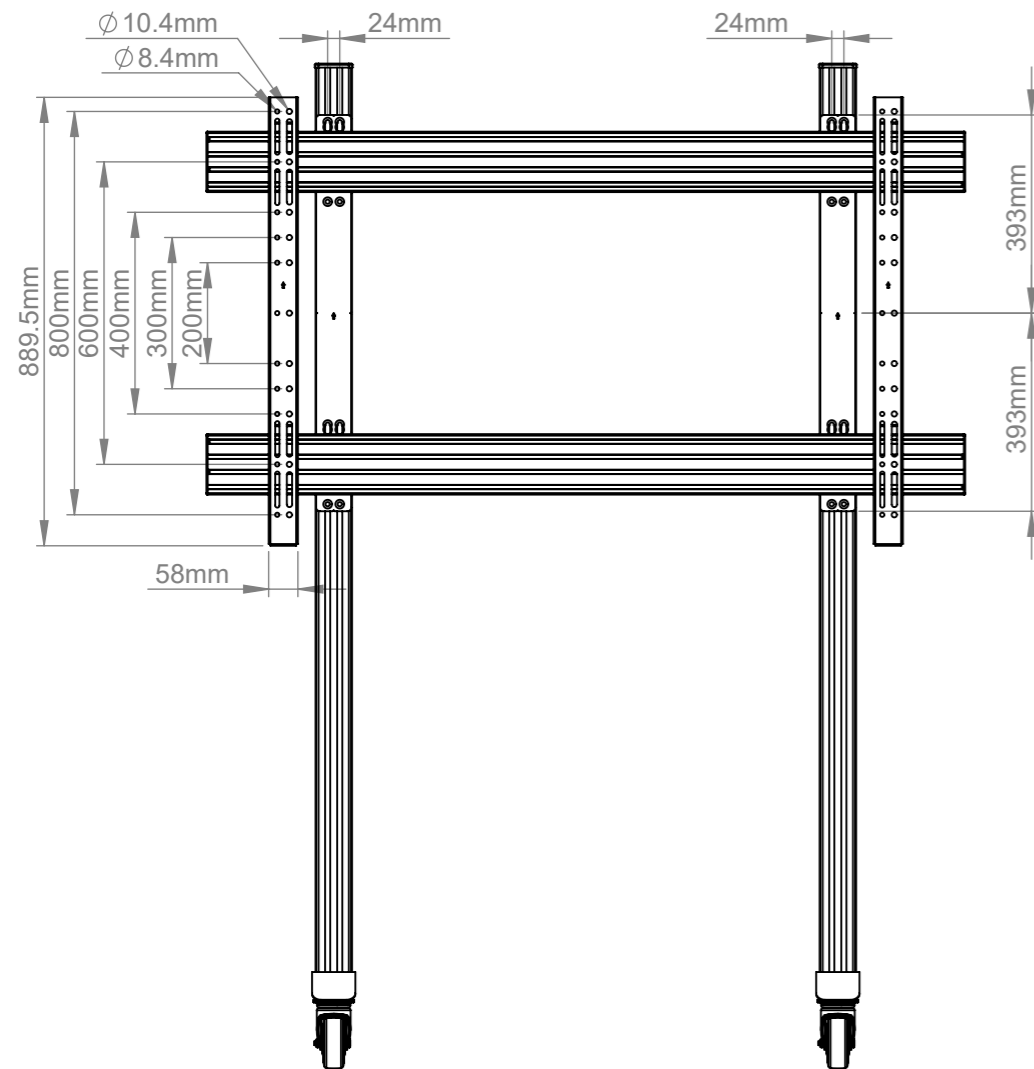

ISOMETRIC VIEW
SCALE: 1 : 25

B-Tech International Design & Manufacturing Limited
Part of the B-Tech International Group

B-Tech No: BT8508
Title: System X Touchscreen Trolley for 84inch Microsoft Surface Hub

UNLESS OTHERWISE SPECIFIED DIMENSIONS ARE IN MILLIMETERS

Size: A3
Scale: 1:15
Sheet: 1 of 1

Revision: R01
Date: 12-Aug-21
File Name: BTD-BT8508