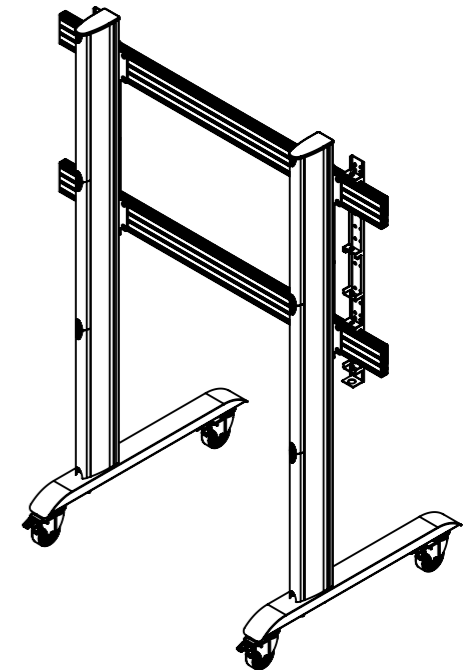

ISOMETRIC VIEW
SCALE: 1 : 25

B-Tech International Design & Manufacturing Limited
Part of the B-Tech International Group

B-Tech No: BT8508
Title: System X Touchscreen Trolley for 84inch Microsoft Surface Hub

UNLESS OTHERWISE SPECIFIED DIMENSIONS ARE IN MILLIMETERS

Size: A3
Scale: 1:15
Sheet: 1 of 1

Revision: R01
Date: 12-Aug-21
File Name: BTD-BT8508