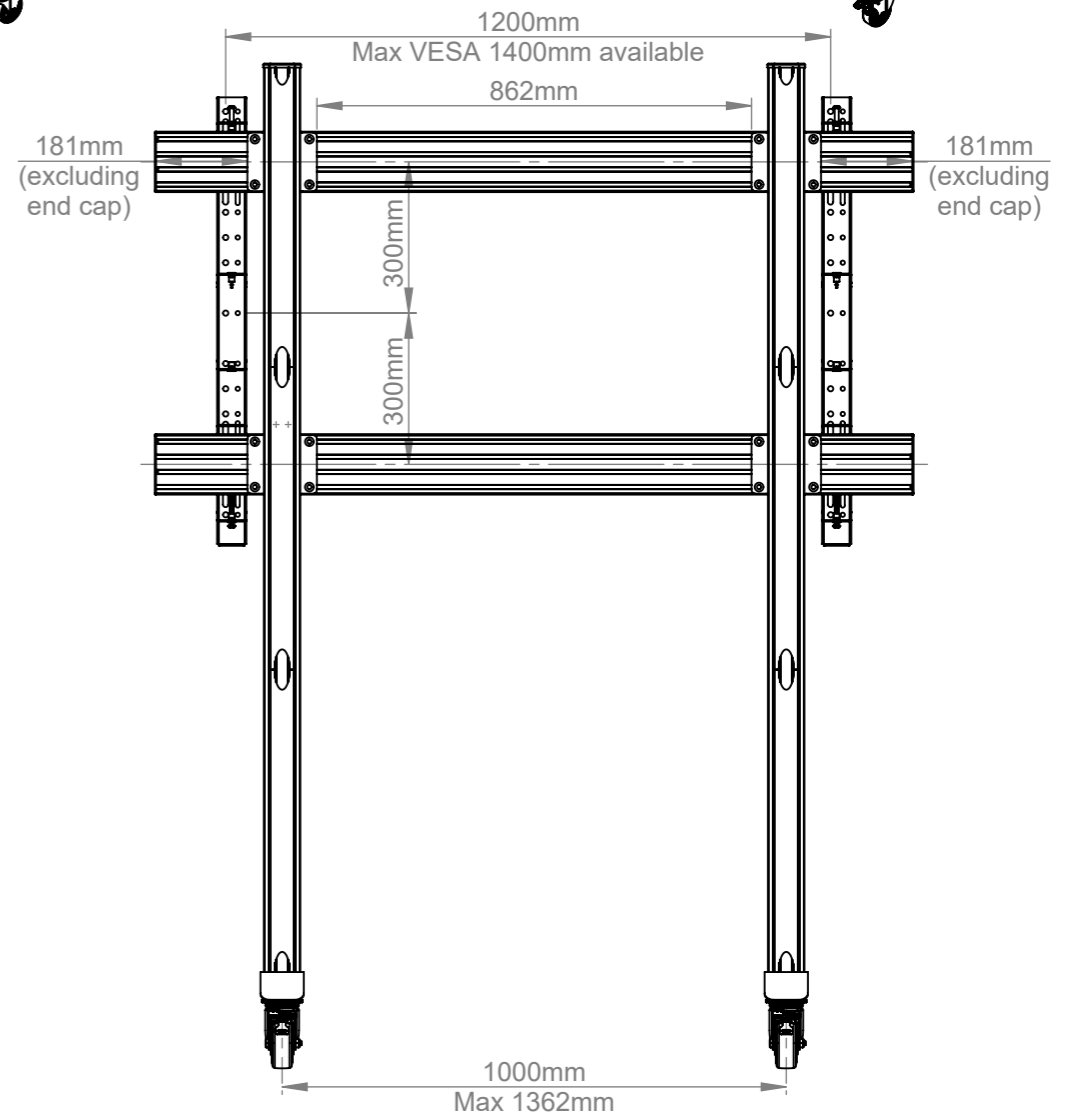

ISOMETRIC VIEW
SCALE: 1 : 25

B-Tech International Design & Manufacturing Limited
Part of the B-Tech International Group

B-Tech No: BT8508
Title: System X Touchscreen Trolley for 84inch Microsoft Surface Hub

UNLESS OTHERWISE SPECIFIED DIMENSIONS ARE IN MILLIMETERS

Size: A3
Scale: 1:15
Sheet: 1 of 1

Revision: R01
Date: 12-Aug-21
File Name: BTD-BT8508